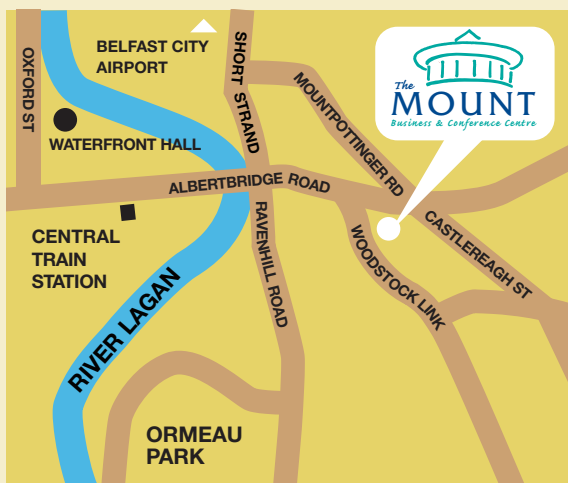

Location Map

The Mount Business & Conference Centre
2 Woodstock Link Belfast BT6 8DD
Telephone: 028 9073 0188
Fax: 028 9073 0199
E-mail: enquiries@the-mountain.co.uk
Website: www.the-mountain.co.uk

Road Links

Approaching from M1/M2 follow signs for M3-City Airport. On the M3 keep in the left hand lane. Exit via the A2, following signs for Newcastle (A24). Use the left hand filter lane at the Albertbridge junction at the top of the Short Strand. Follow signs to Woodstock Road.

From the City Airport follow signs for the City Centre, then follow signs for Newcastle (A24). Use the left hand filter lane at the Albertbridge junction at the top of the Short Strand. Follow signs to Woodstock Road.

Bus Links from the City Centre

Metro Bus Service:

No.4 (Castlereagh Road) from Donegall Square North, No.5 (Upper Newtownards Road) from Donegall Sq. West, No.6 (Cregagh Road) from Chichester Street. Buses leave every 10 minutes during business hours. Exit at Woodstock Link.

From East Belfast/North Down/South Down

Exit at Woodstock Link, Albert Bridge Road or the bottom of Ravenhill Road depending on your inward route.

Train Links (from Central Station)

The Mount is a 5 minute walk from the station, exit Central Station and turn right. Alternatively the Metro Buses No.4 or No.6 stop on East Bridge Street across the road from the station. Exit at Woodstock Link.